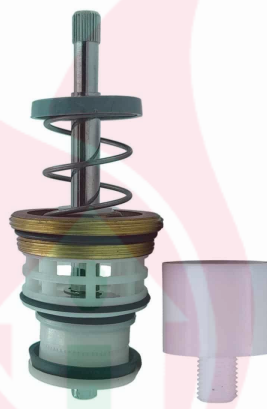

## JOHNSON TYPE METROPOLE KIT

**JJC JOHNSON TYPE  
40MM METROPOLE  
FLUSH VALVE  
PISTON KIT -  
(JKC-224)**

Add to Cart

[Read More](#)

**SKU:** 224-John

**Price:** ₹1,039

**JJC JOHNSON TYPE  
40MM METROPOLE  
FLUSH VALVE  
PISTON KIT -  
(JKC-225)**